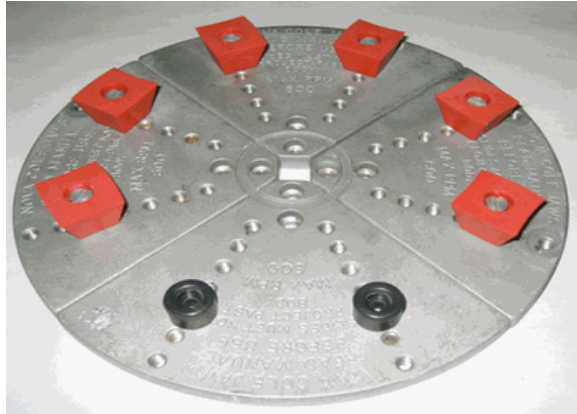

Vermec- Nova Mounting Blocks

The larger mounting blocks, pictured in the top half, for the Nova Cole Jaws are designed to use the existing fixing screws (Cole Jaws not included).

| | | |
|----------------|--------------|----------------|
| CHU-150 | Single Block | \$ 4.50 |
| CHU-151 | Pack of 8 | \$36.00 |
| CHU-152 | Screw M6x20 | \$ 0.45 |