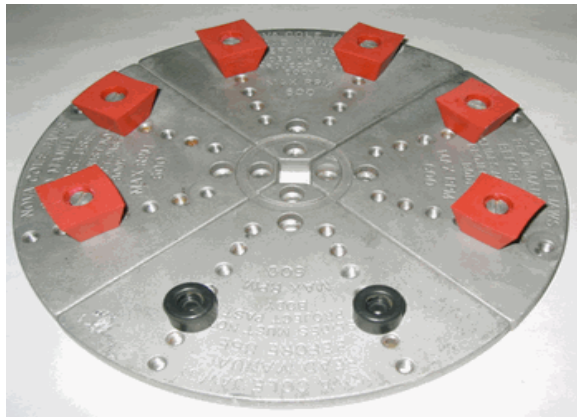

Vermec- Nova Mounting Blocks

The larger mounting blocks, pictured in the top half, for the Nova Cole Jaws are designed to use the existing fixing screws
(*Cole Jaws not included*).

CHU-150	Single Block	\$ 4.50
CHU-151	Pack of 8	\$38.50
CHU-152	Screw M6x20	\$ 1.00