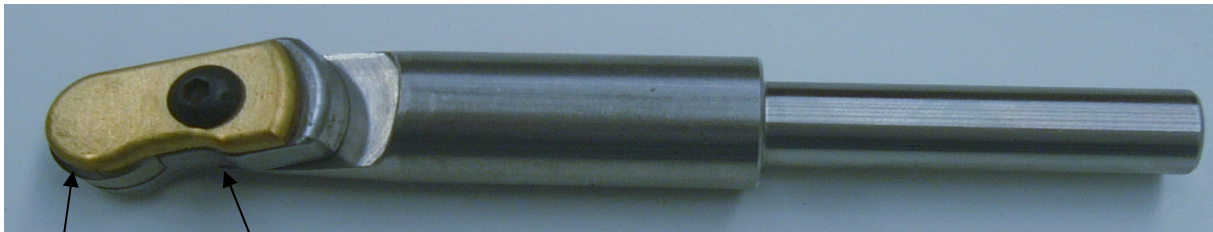

## VERMEC Ultimate Deep Hollowing Ring Cutter

*Adjustable*  
*Rotates*

- ◆ **Non Clogging**
- ◆ **Adjustable Cutter for various depths**
- ◆ **Cutter is able to rotate 90 degrees**
- ◆ **Includes Mounted Point for Sharpening HSS Cutter (replaceable)**