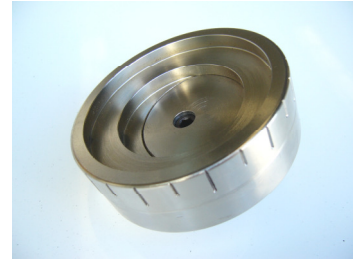

Multi Centre Chuck

Ideal for off centre turning up to 32mm. Pick up made for Vicmarc 90/100 and 120/140&150 Chuck.

CHU-500 - RRP \$235.00

Replacement Screw CHU-892 - RRP \$15.00

Designed by - Guilio Marcolongo

Front Picture

Back picture.