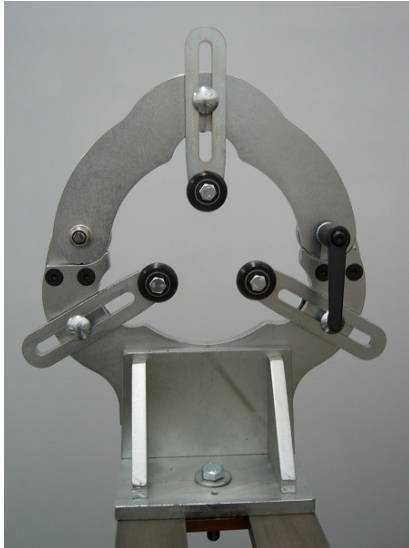

**NEW FLIP  
TOP  
DESIGN**

## VERMEC 3 Point Steady

Vermec's 3 Point Steady comes with top opening for easy use.  
Available for Centre Heights from 125mm to 300mm.

Code	Type	Centre Height	Opening	Price
ACC-390	Mini	125mm	115mm	\$180.00
ACC-391	Mini	150mm	115mm	\$195.00
ACC-392	Large	175mm	165mm	\$350.00
ACC-393	Large	200mm	165mm	\$365.00
ACC-394	Large	250mm	165mm	\$380.00
ACC-395	Large	300mm	165mm	\$395.00
ACC-396	Large	Provide C-H	Provide	\$75.00 Extra